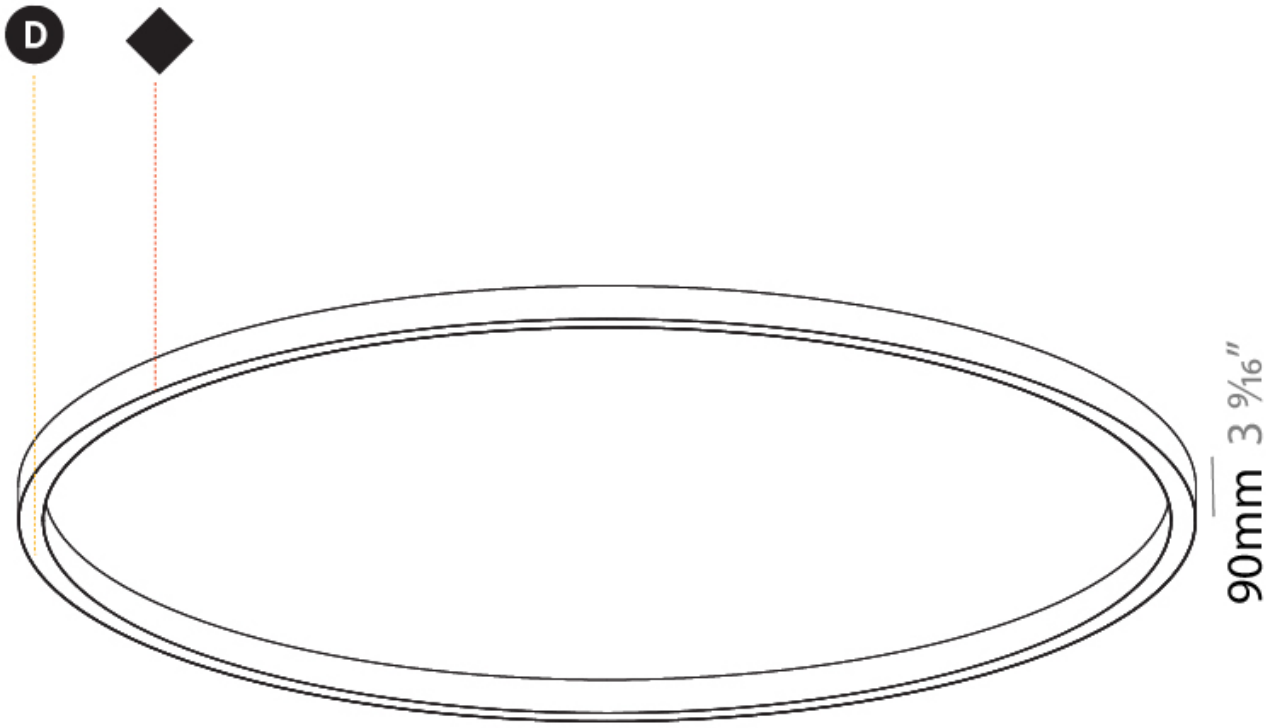

A3D022-

PROJECT	_____
TYPE	_____
SPECIFIER	_____
QUANTITY	_____
DATE	_____

Ø 5070mm 199 5/8"

Ø 5200mm 204 3/4 "

A